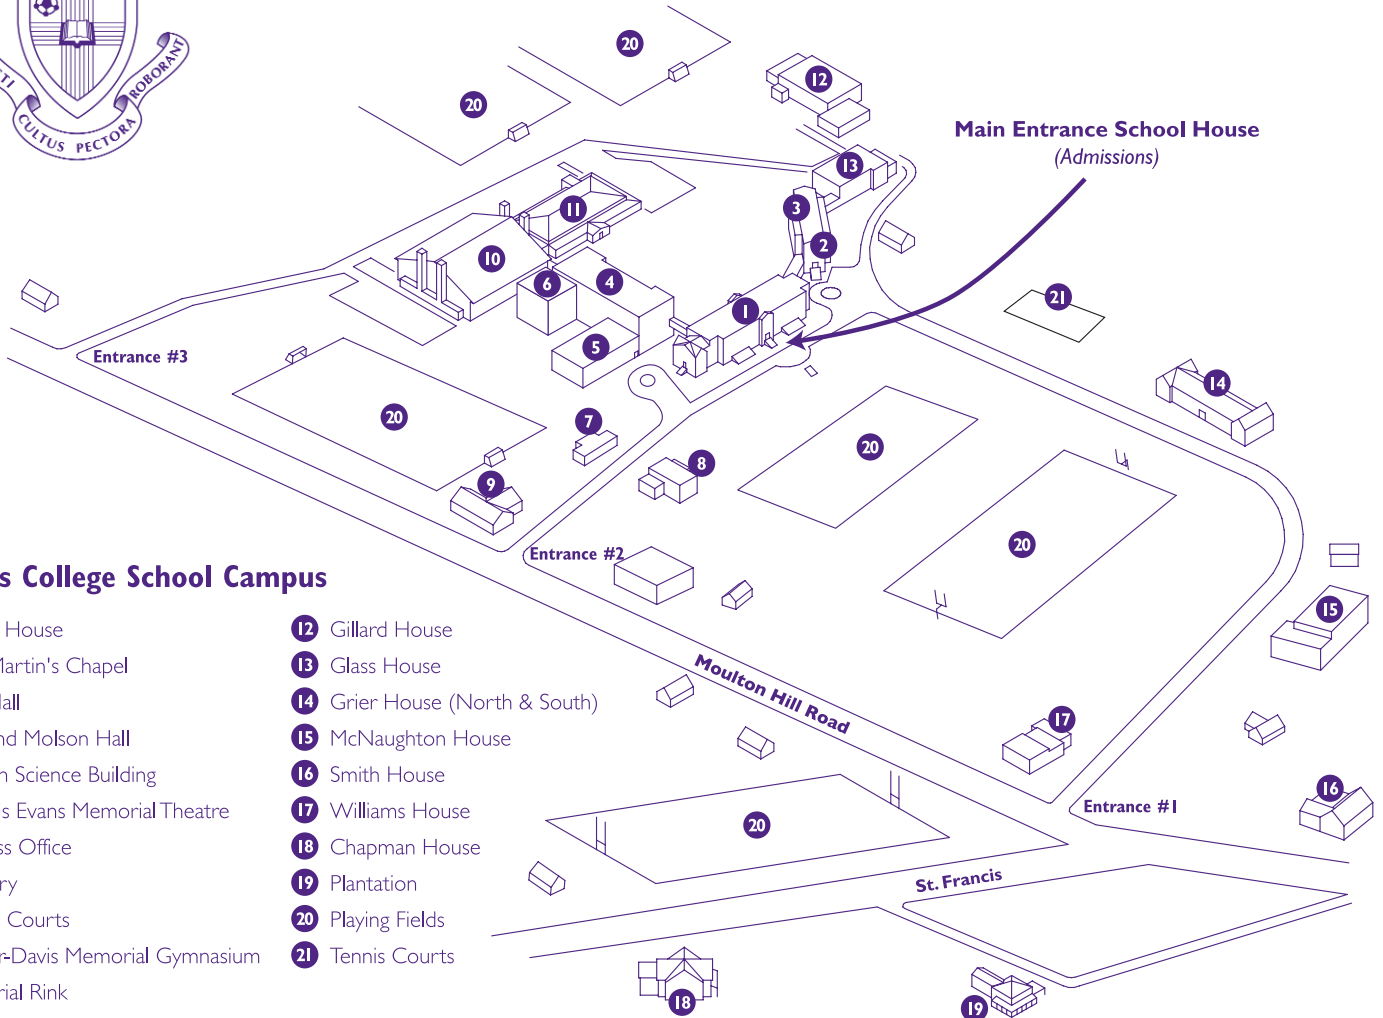

BCS Campus Map

Bishop's College School Campus

- | | | | |
|----|----------------------------------|----|-----------------------------|
| 1 | School House | 12 | Gillard House |
| 2 | Saint Martin's Chapel | 13 | Glass House |
| 3 | Ross Hall | 14 | Grier House (North & South) |
| 4 | Hartland Molson Hall | 15 | McNaughton House |
| 5 | Pattison Science Building | 16 | Smith House |
| 6 | R. Lewis Evans Memorial Theatre | 17 | Williams House |
| 7 | Business Office | 18 | Chapman House |
| 8 | Infirmery | 19 | Plantation |
| 9 | Squash Courts | 20 | Playing Fields |
| 10 | H. Weir-Davis Memorial Gymnasium | 21 | Tennis Courts |
| 11 | Memorial Rink | | |